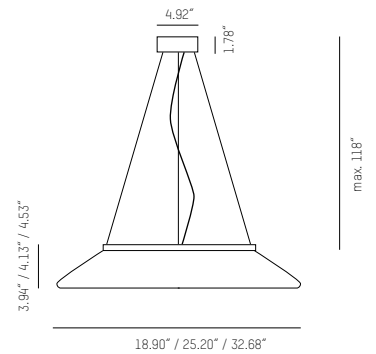

565-8095usa   Ø: 26", H 4.45" 4430lm
565-8105usa   Ø: 26", H 4.45" 4700lm

Round decorative suspension in 3 sizes available
 Polyethylene opal diffuser
 Structure aluminium white powder coated
 Included 3m suspension cable
 Adjustable without tools

IP 20    

ROTULA S

LED

SYS 30W · 100-240V AC · CRI >80
 Binning SDCM 3

575-3095usa   Ø: 18.90", H 3.94" 1700lm
575-3105usa   Ø: 18.90", H 3.94" 1830lm

ROTULA M

LED

SYS 45W · 100-240V AC · CRI >80
 Binning SDCM 3

575-4095usa   Ø: 25.20", H 4.13" 2550lm
575-4105usa   Ø: 25.20", H 4.13" 2750lm

ROTULA L

LED

SYS 75W · 100-240V AC · CRI >80
 Binning SDCM 3

575-5095usa   Ø: 32.68", H 4.53" 4430lm
575-5105usa   Ø: 32.68", H 4.53" 4700lm