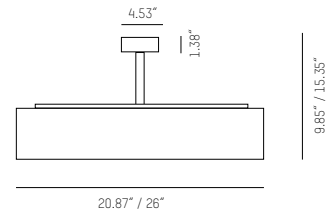

WHITE BELT L

LED

SYS 75W · 100-240V AC · CRI >80
Binning SDCM 3

565-8095usa Ø: 26", H 4.45" 4430lm
565-8105usa Ø: 26", H 4.45" 4700lm