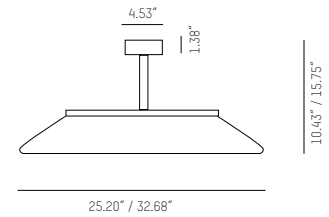

ROTULA L

LED

SYS 75W · 100-240V AC · CRI >80
Binning SDCM 3

575-8095usa Ø: 32.68", H 15.75" 4430lm
575-8105usa Ø: 32.68", H 15.75" 4700lm