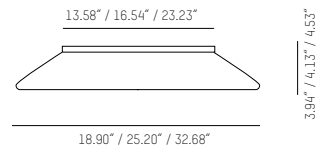

dimmable versions on request

W3 = LED 3000K

W4 = LED 4000K

IP 20    

ROTULA S

LED

SYS 30W · 100-240V AC · CRI >80
 Binning SDCM 3

575-0095usa   Ø: 18.90", H 3.94" 1700lm
575-0105usa   Ø: 18.90", H 3.94" 1830lm